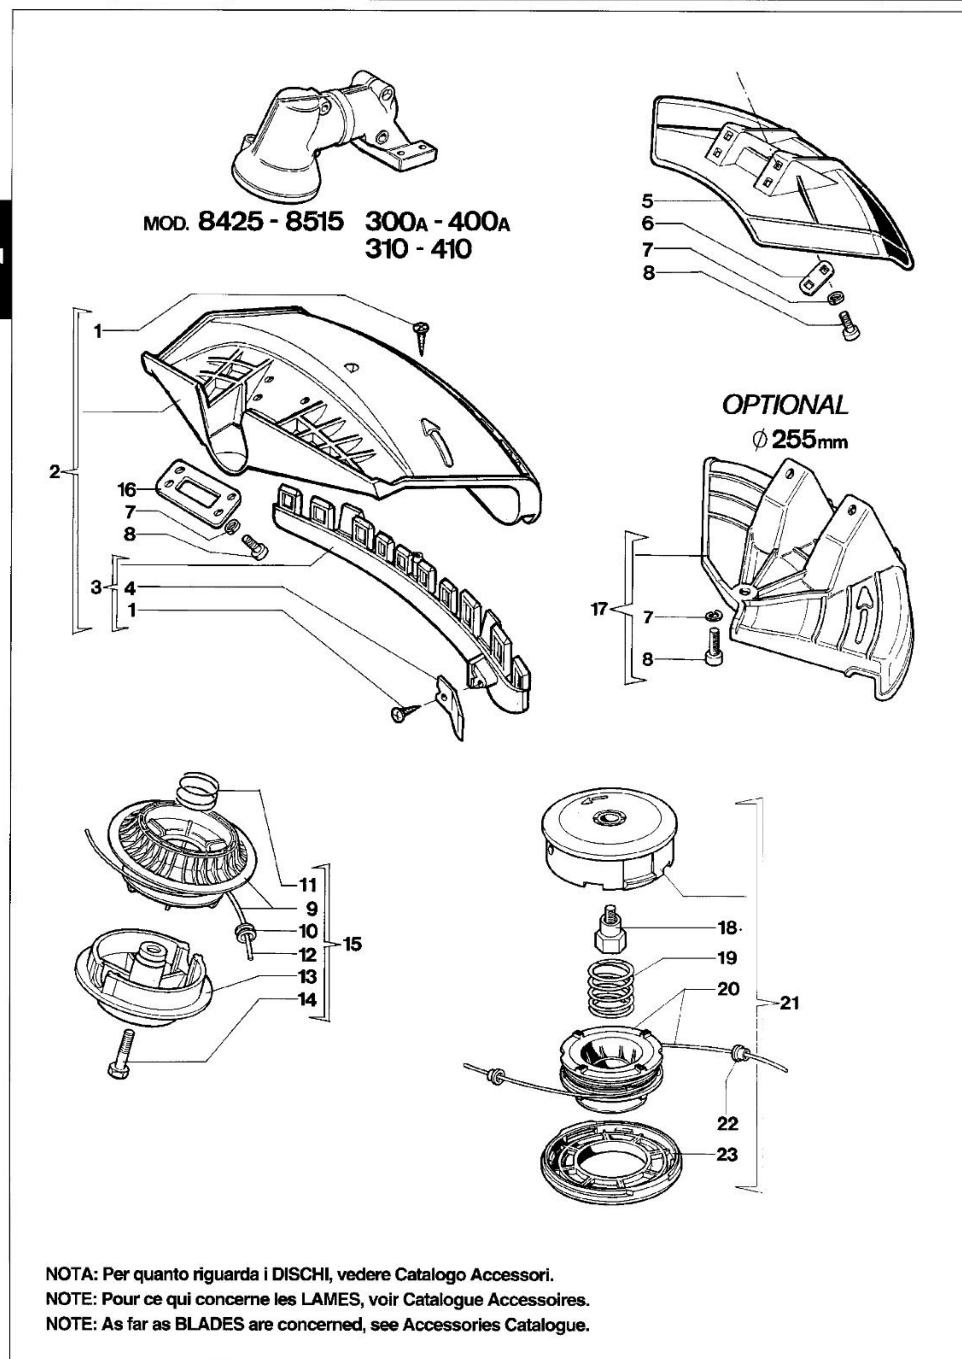

2

2

NOTA: Per quanto riguarda i DISCHI, vedere Catalogo Accessori.
NOTE: Pour ce qui concerne les LAMES, voir Catalogue Accessoires.
NOTE: As far as BLADES are concerned, see Accessories Catalogue.