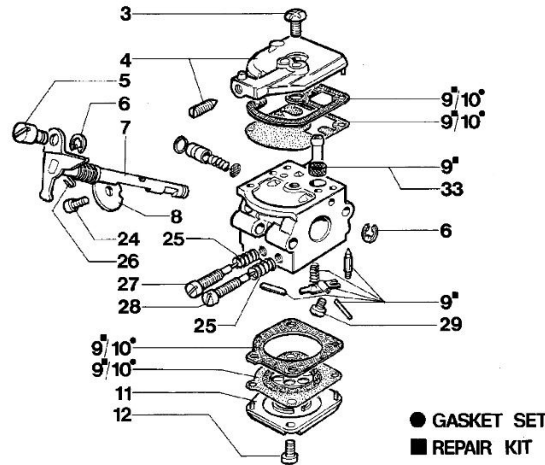

ZAMA C1S-E1 compl. 1 Mod. 460
ZAMA C1S-E2 compl. 2 Mod. 300A-400A